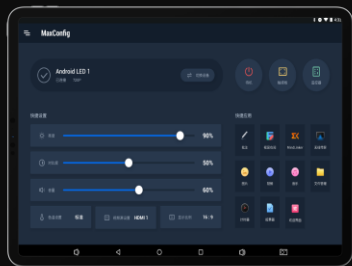

LedConfig APP

Simple operation

Flexible

Easy to Use